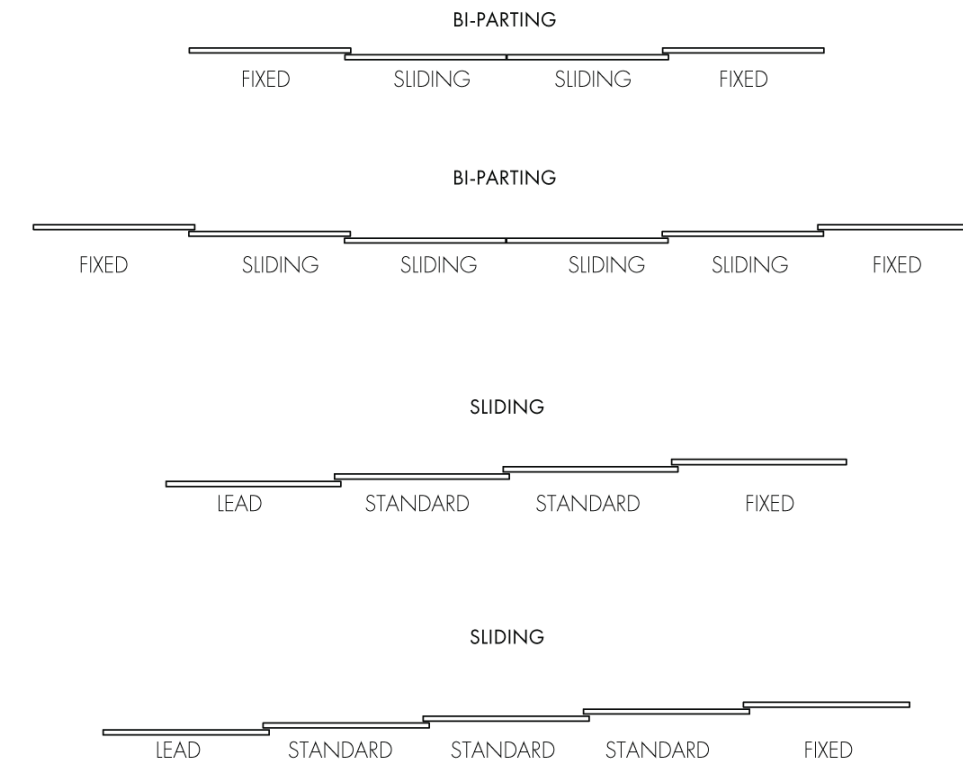

ZONA Glass Wall Systems, Inc.
1.800.401.0511
2099 Main Road, Newfield, NJ 08344
info@zonaglasswallsystems.com
www.zonaglasswallsystems.com

LYNX TELESCOPIC
WALL SYSTEMS™

WHY LYNX TELESCOPIC?

Proudly made in the USA by ZONA® Glass Wall Systems, LYNX TELESCOPIC is the premium, low-profile solution that delivers a consistent alignment and aesthetic across an entire space, allowing for design flexibility. This manual telescopic system is available in a variety of finishes, glass types and sizes and has 50% thicker aluminum wall profiles for unmatched system rigidity. Separate space in style with the smooth operating LYNX TELESCOPIC Wall Systems™.

- Consistent 1 1/2" Folding Frame Panels
- Single Glazed (STC 34-38)
- Aesthetic Consistency & Flexibility
- Customizable Powder Coating Finishes

THE FUTURE IS FLEXIBLE WORKSPACE

LYNX TELESCOPIC CONFIGURATIONS

Panel Width: 18-42"
 Telescopic panels are configured in equal widths
 Fixed Panels: 18-42"
 Maximum Height: 10'
 Lefthand/Righthand available for sliding panels