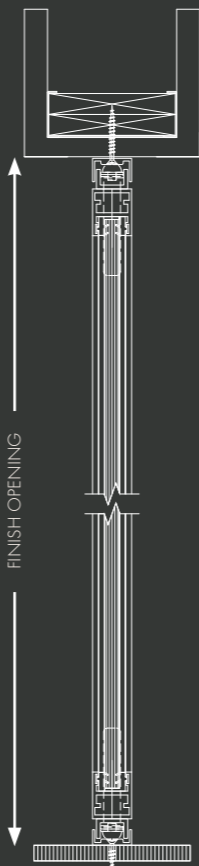

LYNX X 1

LYNX X 2 - Double Glazed

Dimensions	3 1/4" w x 1 1/2" h
Max Height	10 ft
Acoustics	42 STC
Glass Thickness	3/8" or 1/2"

LYNX X 2

Door Styles

Whether you prefer sliding or swinging options, ZONA provides versatile and innovative solutions for glass doors that are compatible with all systems.

This flexibility can be quite beneficial, allowing for customization and compatibility with existing setups or future expansions.

Single Glazed

ZONA 1 DOOR

Door Thickness	1 1/4"
Glass Thickness	3/8"
Operation	Swing or Slide
Hardware	Locking, Non-Locking Pulls, Levers

ZONA 1 + DOOR

Door Thickness	1 3/4"
Glass Thickness	3/8"
Operation	Swing
Hardware*	Pulls, Lockset & Lever
Additional Options	Concealed Closer, 1 Drop Seal

* Compatible with most hardware

Double Glazed

ZONA 2 DOOR

Door Thickness	2 1/4"
Glass Thickness	1/4" (2 layers)
Operation	Swing
Hardware	Pulls, Lockset & Lever
Additional Options	Concealed Closer, 2 Drop Seals

Specialty

WOOD DOOR

Door Thickness	1 3/4" Single Glazed or 2 1/4" Double Glazed
Operation	Swing
Hardware*	Pulls, Lockset & Levers
Additional Options	Concealed Closers, Drop Seals