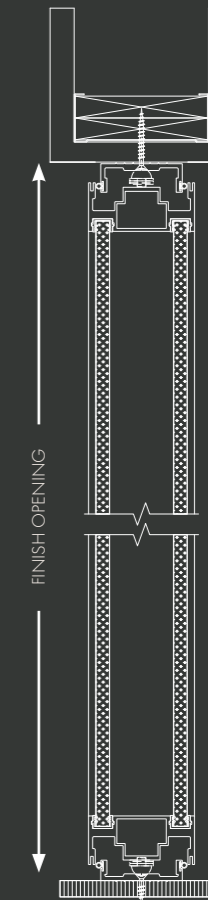

LYNX X 1

LYNX X 2 - Double Glazed

Dimensions	3 1/4" w x 1 1/2" h
Max Height	10 ft
Acoustics	42 STC
Glass Thickness	3/8" or 1/2"

LYNX X 2

Door Styles

Whether you prefer sliding or swinging options, ZONA provides versatile and innovative solutions for glass doors that are compatible with all systems.

This flexibility can be quite beneficial, allowing for customization and compatibility with existing setups or future expansions.

Single Glazed

ZONA 1 DOOR

Door Thickness	1 1/4"
Glass Thickness	3/8"
Operation	Swing or Slide
Hardware	Locking, Non-Locking Pulls, Levers

ZONA 1 + DOOR

Door Thickness	1 3/4"
Glass Thickness	3/8"
Operation	Swing
Hardware*	Pulls, Lockset & Lever
Additional Options	Concealed Closer, 1 Drop Seal

* Compatible with most hardware

Double Glazed

ZONA 2 DOOR

Door Thickness	2 1/4"
Glass Thickness	1/4" (2 layers)
Operation	Swing
Hardware	Pulls, Lockset & Lever
Additional Options	Concealed Closer, 2 Drop Seals

Specialty

WOOD DOOR

Door Thickness	1 3/4" Single Glazed or 2 1/4" Double Glazed
Operation	Swing
Hardware*	Pulls, Lockset & Levers
Additional Options	Concealed Closers, Drop Seals