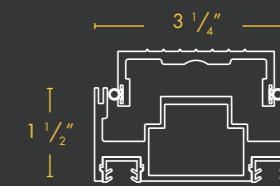

LYNX X 1

LYNX X 2 - Double Glazed

Dimensions	3 1/4" w x 1 1/2" h
Max Height	10 ft
Acoustics	42 STC
Glass Thickness	3/8" or 1/2"

LYNX X 2

Door Styles

Whether you prefer sliding or swinging options, ZONA provides versatile and innovative solutions for glass doors that are compatible with all systems.

This flexibility can be quite beneficial, allowing for customization and compatibility with existing setups or future expansions.

Single Glazed

ZONA 1 DOOR

Door Thickness	1 1/4"
Glass Thickness	3/8"
Operation	Swing or Slide
Hardware	Locking, Non-Locking Pulls, Levers

ZONA 1 + DOOR

Door Thickness	1 3/4"
Glass Thickness	3/8"
Operation	Swing
Hardware*	Pulls, Lockset & Lever
Additional Options	Concealed Closer, 1 Drop Seal

* Compatible with most hardware

Double Glazed

ZONA 2 DOOR