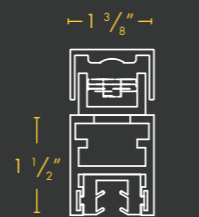

Proudly made in the USA, all ZONA Glass Wall Systems come with a comprehensive 5-year limited warranty, providing peace of mind and long-term performance reliability.

LYNX X 1 - Single Glazed

Dimensions	1 3/8" w x 1 1/2" h
Max Height	10 ft
Acoustics	35 STC
Glass Thickness	3/8" or 1/2"

LYNX X 1

LYNX X 2 - Double Glazed

Dimensions	3 1/4" w x 1 1/2" h
Max Height	10 ft
Acoustics	42 STC
Glass Thickness	3/8" or 1/2"

LYNX X 2

Door Styles

Whether you prefer sliding or swinging options, ZONA provides versatile and innovative solutions for glass doors that are compatible with all systems.

This flexibility can be quite beneficial, allowing for customization and compatibility with existing setups or future expansions.

Single Glazed

ZONA 1 DOOR

Door Thickness	1 1/4"
Glass Thickness	3/8"
Operation	Swing or Slide
Hardware	Locking, Non-Locking Pulls, Levers